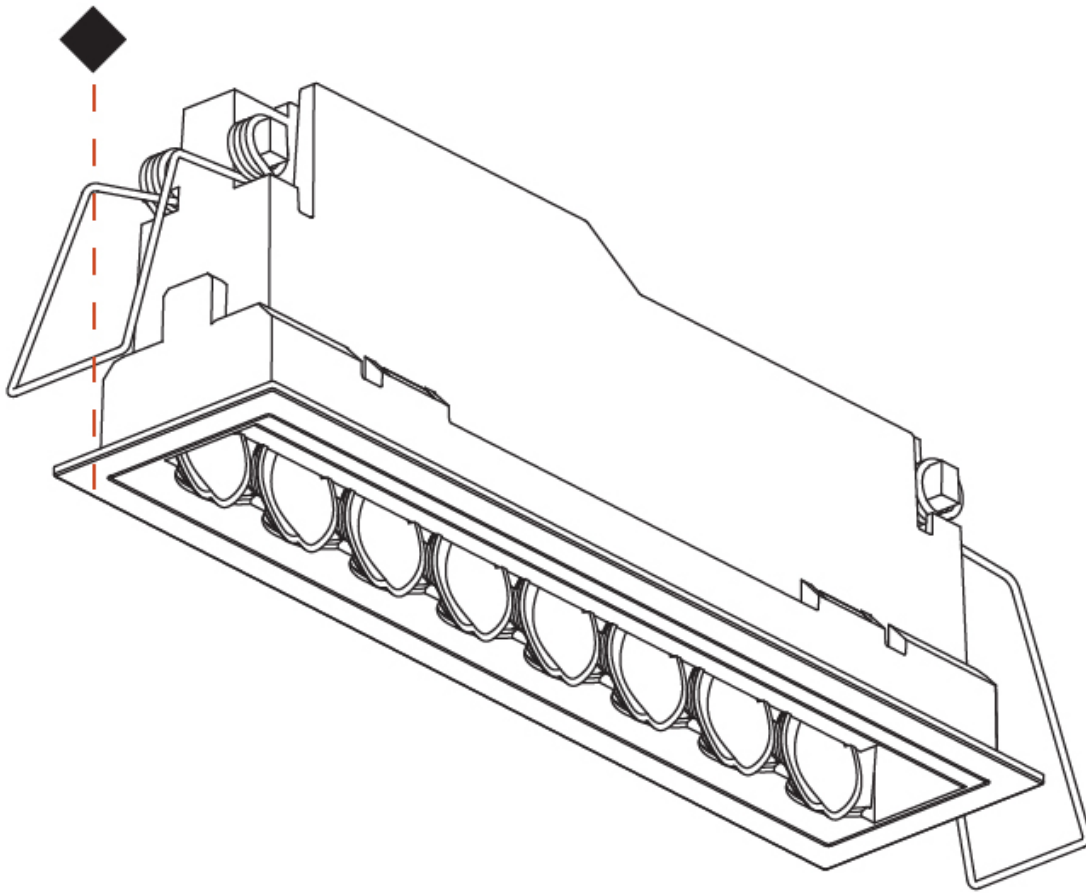

Certified By: CSA Certified to UL and CSA Standards
 IP rating: IP20

MAGIQ HOLLOW WALLWASH KORONA RECESSED

A35584-

PROJECT

TYPE

SPECIFIER

QUANTITY

DATE