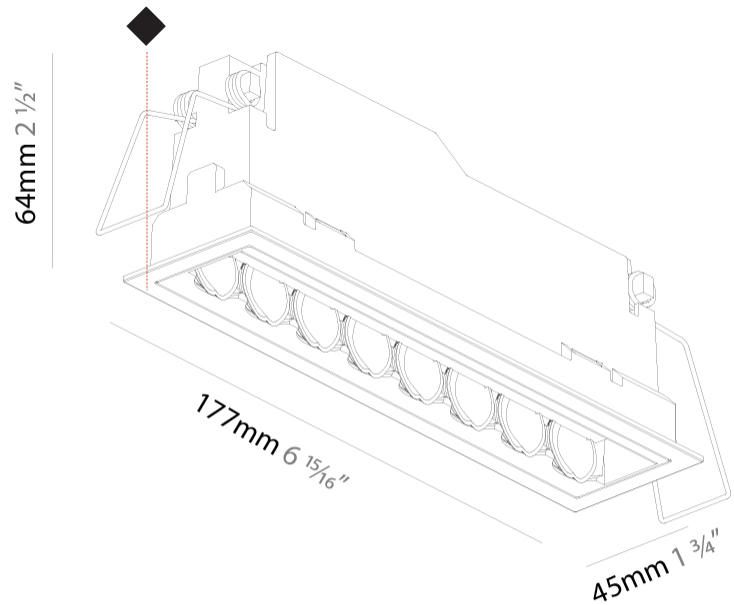

GENERAL

Series: Magiq Hollow Wallwash
Subseries: Magiq Hollow Wallwash
Brand: Prolicht
Division: Architectural
Mounting Type: Recessed
Mounting Location: Ceiling
Subcategory: Wallwash

PHYSICAL

Shape: Rectangle
Length (mm): 177
Length (in): 6 ¹⁵ / ₁₆
Width (mm): 45
Width (in): 1 ³ / ₄
Height (mm): 64
Height (in): 2 ¹ / ₂
Ceiling Thickness (mm): 5 - 30
Ceiling Thickness (in): 1/16 - 1 ³ / ₁₆
Min. Recessing Depth (mm): 100
Min. Recessing Depth (in): 3 ¹⁵ / ₁₆
Light Distribution: Downlight
Fixture Finish: SSR / BKV / CWI / CRY / HAB / UFT / ITA / RUA / FTG / MYG / LOD / PUS / FRO / FUP / KIA / POP / BLS / SPG / MEY / GOH / GUM / CHC / COM / ABZ / JAG / OBR / MOS / ROR
Fixture Material: Aluminum Die Cast
Cut-out Measurements: 170mm / 6 11/16" x 38mm / 1 1/2"

OPTICAL

RATINGS AND CERTIFICATIONS

Certified By: CSA Certified to UL and CSA Standards
IP rating: IP20

100mm
3 ¹⁵/₁₆"

5 - 30 mm
³/₁₆" - 1 ³/₁₆"

170mm x 38mm
6 ¹¹/₁₆" x 1 ¹/₂"

MAGIQ HOLLOW WALLWASH RECESSED

A35582-

Shape: Rectangle
 Length (mm): 177
 Length (in): 6 ¹⁵/₁₆
 Width (mm): 45
 Width (in): 1 ³/₄
 Height (mm): 64
 Height (in): 2 ¹/₂
 Ceiling Thickness (mm): 5 - 30
 Min. Recessing Depth (mm): 100
 Min. Recessing Depth (in): 3 ¹⁵/₁₆
 Light Distribution: Downlight
 Weight (kg): 0.395
 Weight (lbs): 0.87
 Fixture Finish: SSR / BKV / CWI / CRY / HAB / UFT / ITA / RUA / FTG / MYG / LOD / PUS / FRO / FUP / KIA / POP / BLS / SPG / MEY / GOH / GUM / CHC / COM / ABZ / JAG / OBR / MOS / ROR
 Holder Finish: WHI / BLK
 Fixture Material: Aluminum Die Cast